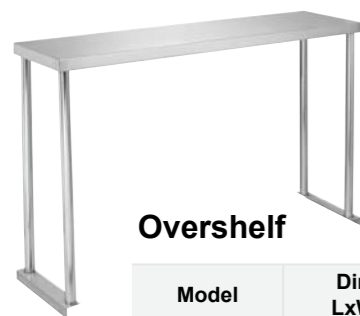

Overshelf

Model	Dimensions LxWxH (mm)
IN23-3-900	900x300x750
IN23-3-1200	1200x300x750
IN23-3-1500	1500x300x750
IN23-3-1800	1800x300x750
IN23-3-2100	2100x300x750
IN23-3-2400	2400x300x750