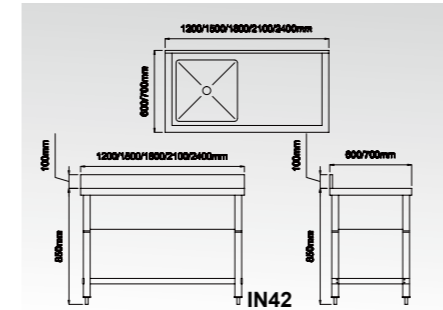

Storage Cabinet & Mobile Bench

Bar Bench With Drawer

Model	Dimensions LxWxH (mm)
IN44B-6-2000	2000×620×900+100
IN44B-6-2500	2500×620×900+100
IN44B-6-3000	3000×620×900+100

Mobile Cabinet With 3 Drawer

IN88-600
Dimensions(LxWxH mm): 600×600×850
Packing Size (mm): 620×620×720
NW/GW (Kgs): 33/37
Cube (M³): 0.28