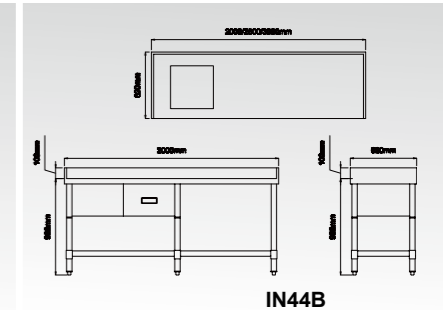

Storage Cabinet & Mobile Bench

Bar Bench With Drawer

Model	Dimensions LxWxH (mm)
IN44B-6-2000	2000×620×900+100
IN44B-6-2500	2500×620×900+100
IN44B-6-3000	3000×620×900+100

Mobile Cabinet With 3 Drawer

IN88-600
Dimensions(LxWxH mm): 600×600×850
Packing Size (mm): 620×620×720
NW/GW (Kgs): 33/37
Cube (M³): 0.28