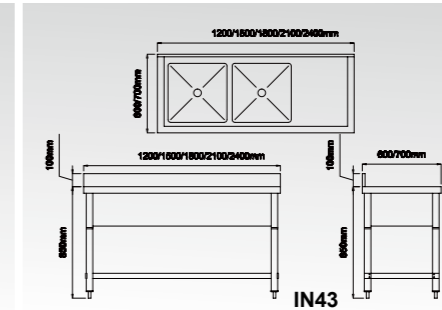

Storage Cabinet & Mobile Bench

Bar Bench With Drawer

Model	Dimensions LxWxH (mm)
IN44B-6-2000	2000×620×900+100
IN44B-6-2500	2500×620×900+100
IN44B-6-3000	3000×620×900+100

Mobile Cabinet With 3 Drawer

IN88-600
Dimensions(LxWxH mm): 600×600×850
Packing Size (mm): 620×620×720
NW/GW (Kgs): 33/37
Cube (M³): 0.28