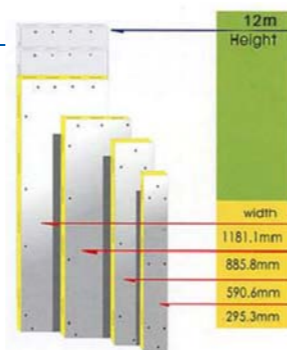

### A. Material

100% polyurethane insulation sandwich panels with rubber margin system, easy to assemble; Being foamed in place with high pressure; Standard dimensions are available, the maximum Length of panels is 12 meters; Non-standard sizes are also available upon request with prices varying.

#### 600mm width

Model	Dimensions (LxWxH)
IN10-6-600	600×600×850mm
IN10-6-900	900×600×850mm
IN10-6-1200	1200×600×850mm
IN10-6-1500	1500×600×850mm
IN10-6-1800	1800×600×850mm
IN10-6-2100	2100×600×850mm
IN10-6-2400	2400×600×850mm