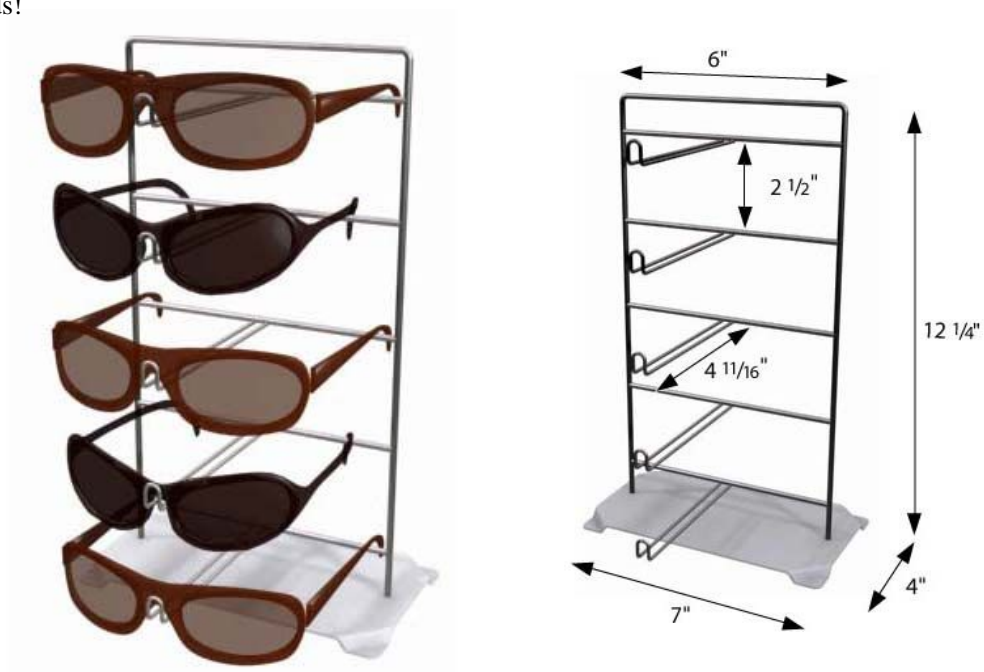

### Description:

With 3 welded wire shelves, the Wire Counter Shelf Display Rack is perfect to display a wide variety of small products, such as packaged chips, candy, small toys, other snacks and beverage on retail countertop of the stores.

## Counter Eyewear Display Sunglasses Display

Model NO.: WRS006~ WRS006b

Material: Metal Wire

Height: 12.25"

Width: 7"

Depth: 4"

Hooks: 5

Color: White, black, red, green, blue, silver, brown and other specially colors

Finishing: Powder coating or chrome

Feature: One sided design

Style: Counter Display

Function: Display retail eyewear/sunglasses.

Metal wire construction

Sturdy and Durable

Small footprint saves floor space

### Description:

Made from wire, the wire Sunglasses Display Merchandise is lightweight, sturdy and durable to be used for long time.

With a simple and attractive design, the wire Counter Eyewear Display Stand is ideal to display sunglasses in retail stores. Taking small countertop space, the wire sunglasses display stand is very popular to be used in small stores or retail stores whose floor space is tight.