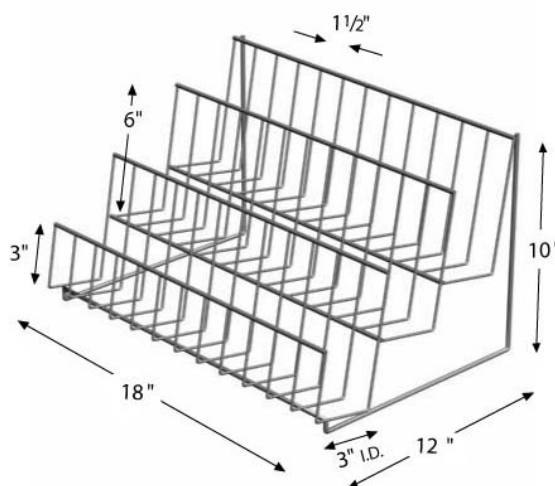

Wire Counter Shelf Display Rack

Model NO.: WRS005~ WRS005b

Material: Metal Wire

Height: 10"

Width: 18"

Depth: 12"

Weight = 2.79 lbs

Tiers: 3

Shelves: 3

Color: White, black, red, green, blue, silver, brown and other specially colors

Finishing: Powder coating or chrome

Feature: 3 wire shelves

Style: Counter Display

Function: Display a wide variety of small products including chips, pretzels, candy, small toys, other snacks/food and beverage

Metal wire construction

Sturdy and Durable

Small footprint saves floor space

Fit for your needs!

Description:

With 3 welded wire shelves, the Wire Counter Shelf Display Rack is perfect to display a wide variety of small products, such as packaged chips, candy, small toys, other snacks and beverage on retail countertop of the stores.

Taking minimal counter space, the wire counter display is very popular in small stores including convenience stores, gas stations, grocery stores, candy stores, yogurt shops, ice cream parlors, bakeries, boutiques, toy stores, bookstores, gift shops and hobby shops.

All made from welded wire, the counter display rack is lightweight, sturdy and durable to be used for many years. The wire rack can be powder-coating finished in white, black, brown, silver, green, blue, etc. If you want specially color, please contact us. We accept customized wire displays.

Model WRS005 & WRS005b are similar with the model WRS004 & WRS004b. If you are interested in this counter display shelf, maybe you can also consider WRS004 & WRS004b or other wire counter displays on our website.