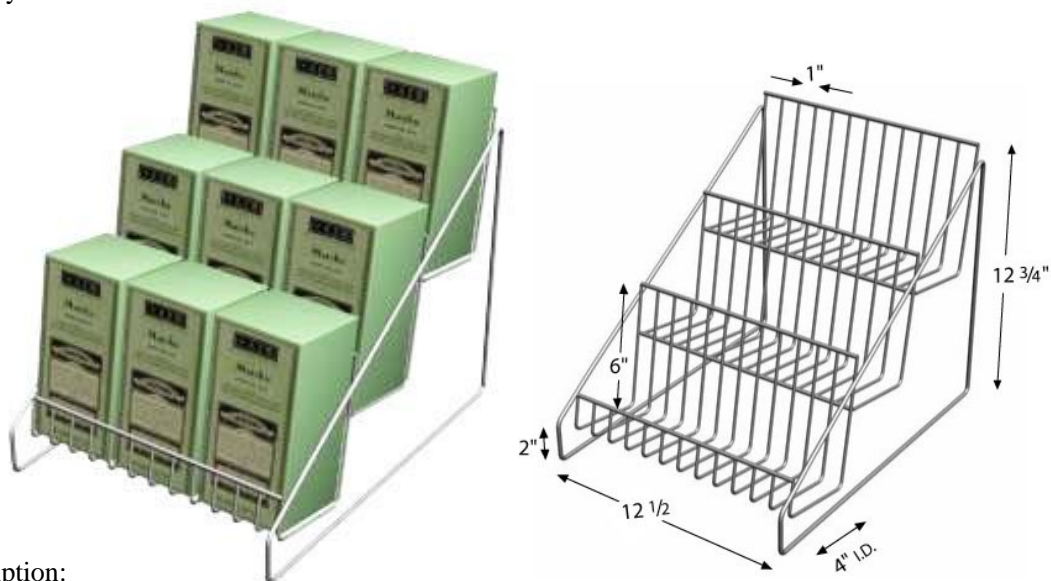

Shelves: 3

Color: White, black, red, green, blue, silver, brown and other specially colors

Finishing: Powder coating

Feature: 3 wire shelves

Style: Counter Display

Function: Display a wide variety of small products including chips, pretzels, candy, small toys, other snacks/food and beverage

#### Description:

With a cute and simple design, the 3-Tier Wire Countertop Display is ideal to display small products like chips, pretzels, candy, small toys, towels, seasonal items, other snacks/food and beverage in all kinds of stores.